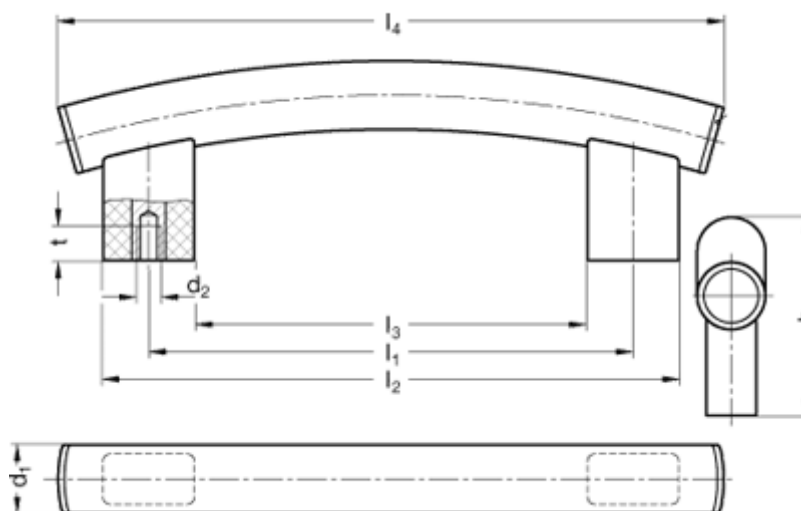

Article number: 201249400

Description: E+G Arch-shaped handle
GN 666.4-30-M6-400-EL

Measures

b = 22 | t = 15

d1 = 30

d2 = M 6

h = 90

l1 = 400

l2 = 440

l3 = 360

l4 = 480